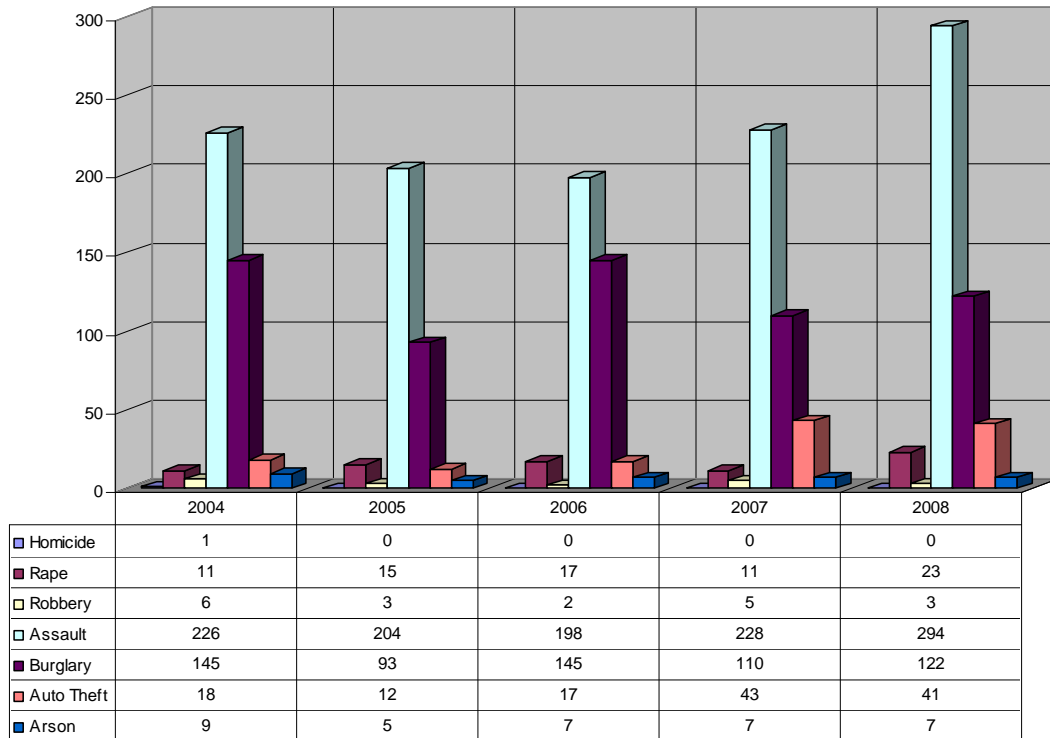

Part I Crimes

OTHER CRIMES

Year	2004	2005	2006	2007	2008
Forgery	28	27	23	23	16
Fraud	50	71	73	81	74
Bad Checks	30	18	22	16	10
Weapons Violations	26	46	37	35	26
Malicious Mischief	365	318	304	277	257
Sex Offenses	34	23	36	29	26
Narcotics	136	117	146	143	134
Car Prowl	143	132	148	155	143
Theft	391	341	387	337	327
Shoplifting	70	66	81	89	85
Liquor Violations	37	26	37	49	59
Traffic (including DUI)	359	336	769	885	750
Resisting / Obstructing	27	24	17	48	59
Disorderly Conduct	41	47	44	56	68
Runaways	74	68	55	45	49